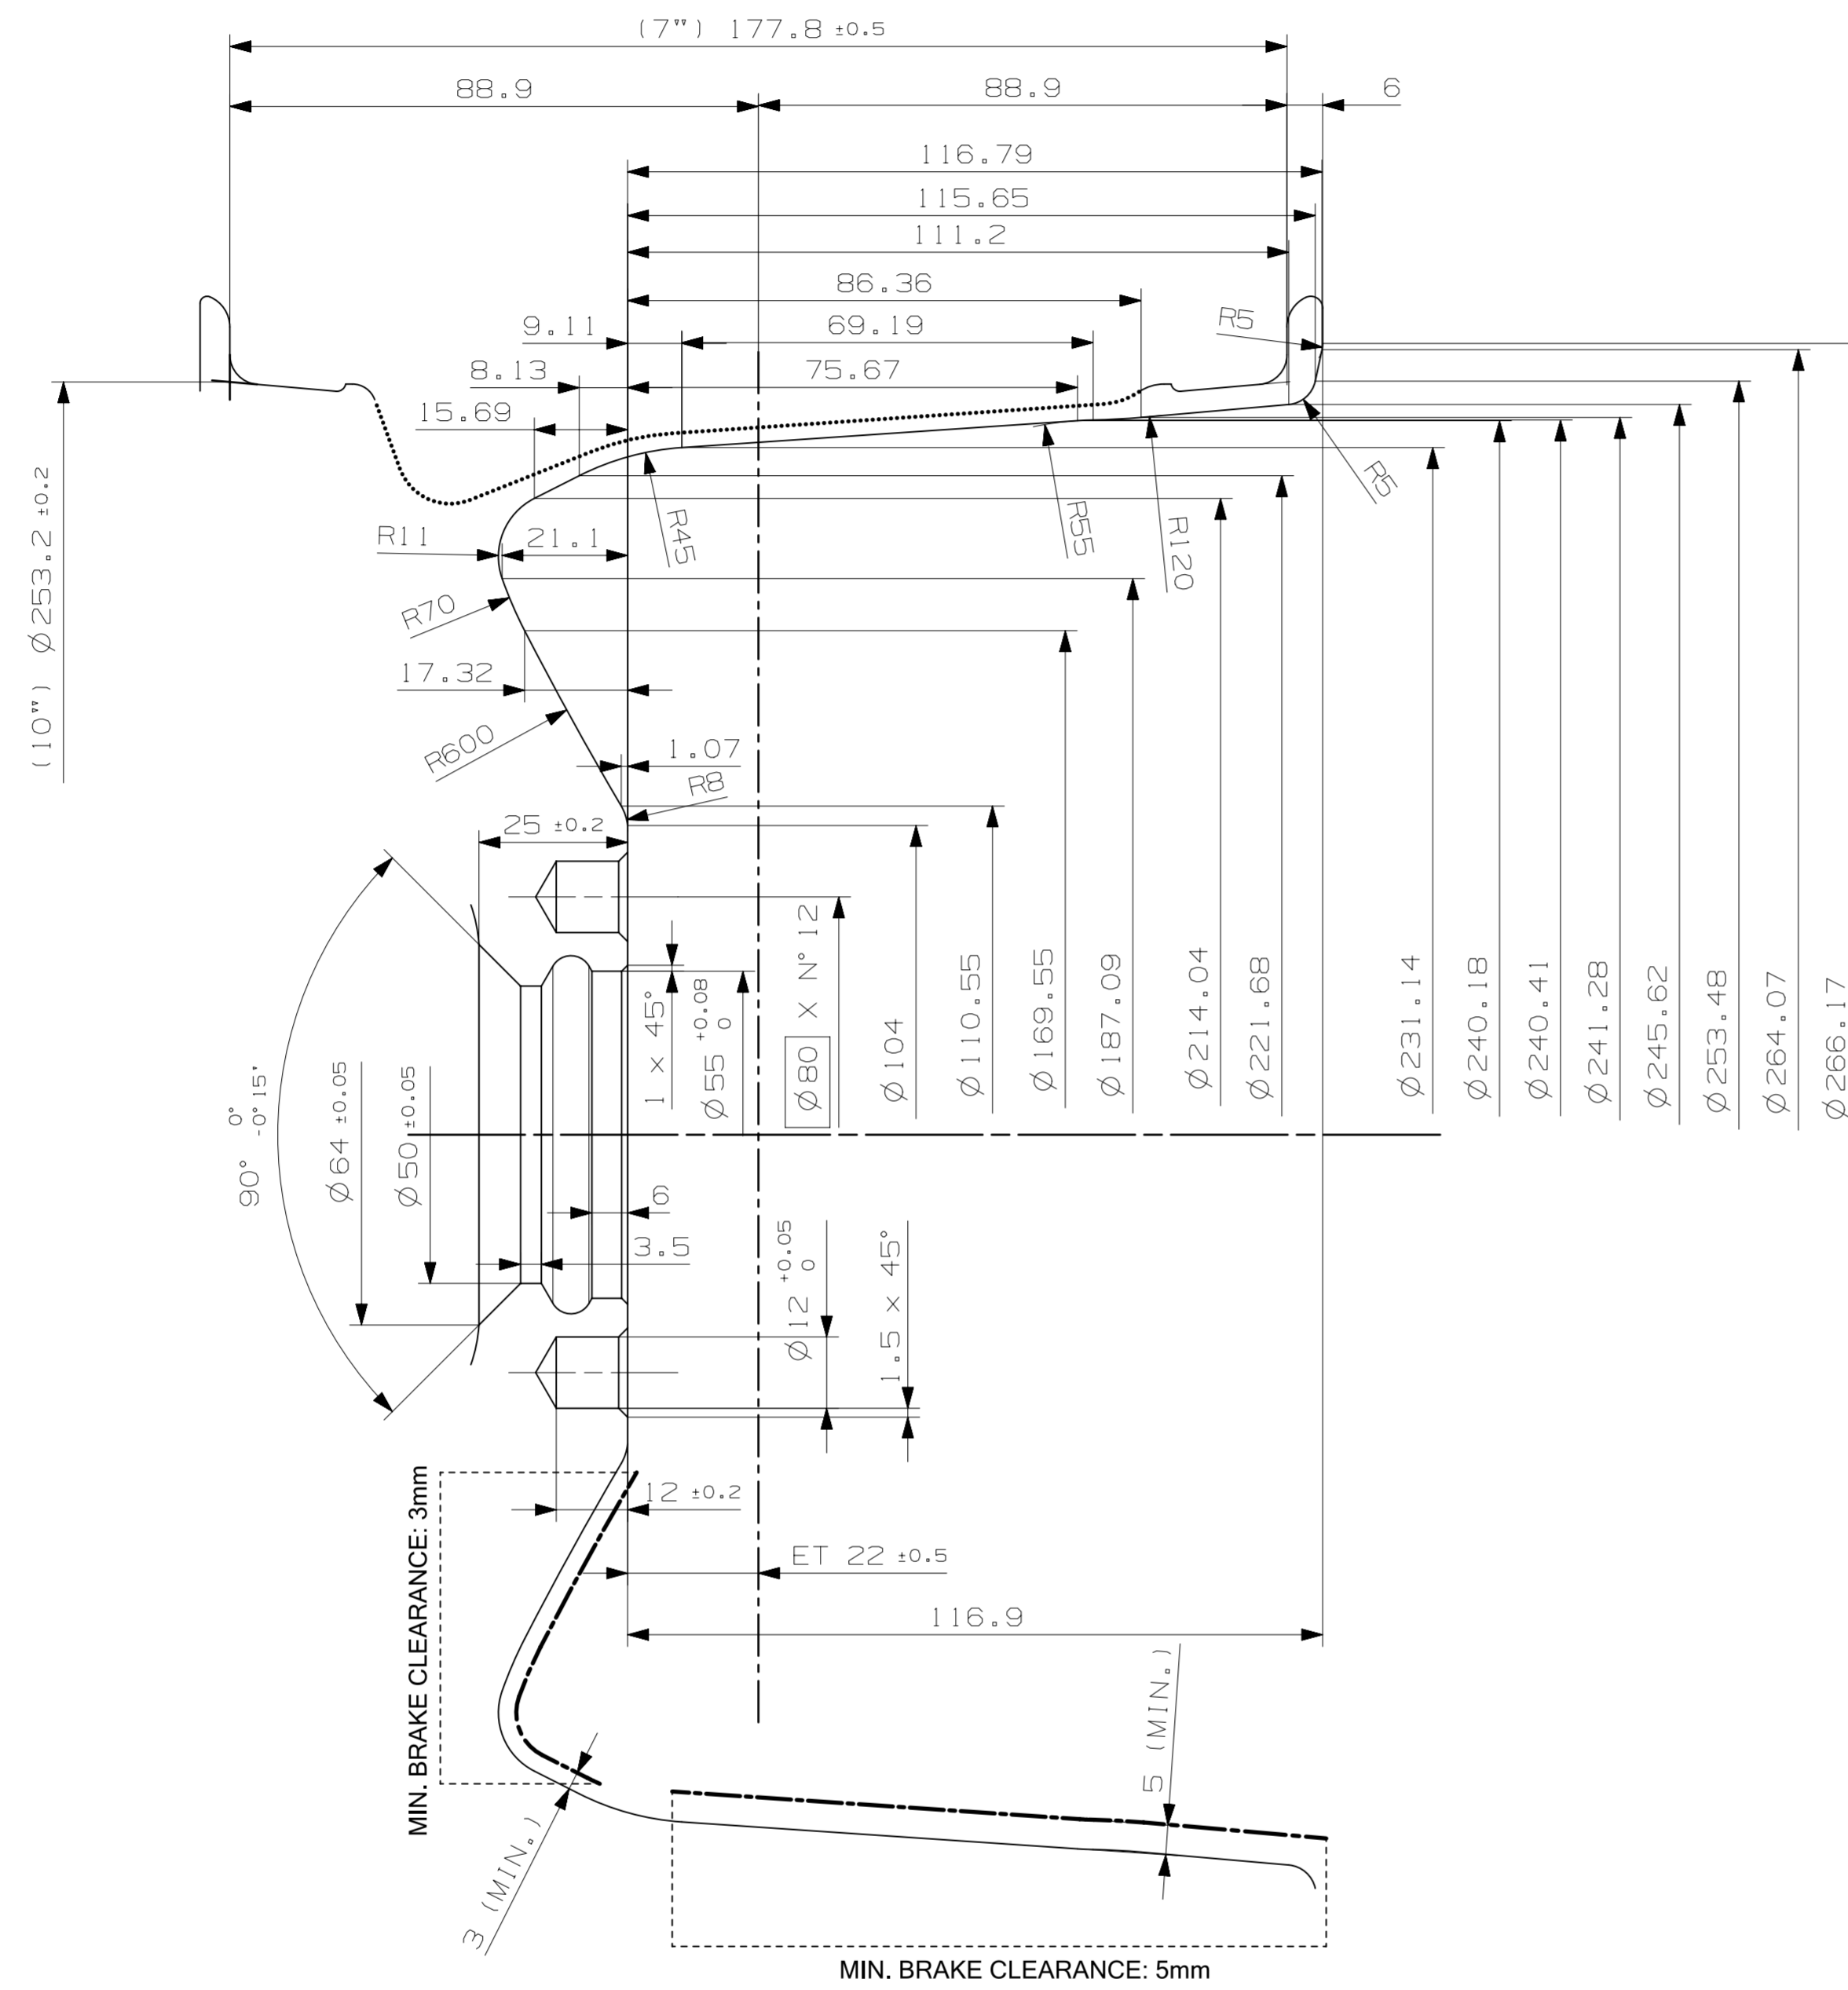

WHEEL SECTION PROFILE

HUB DESIGN: SUGGESTED DIMENSIONS

MAX WHEEL LOAD ADMISSIBLE	785 N
WHEEL LIFE	3 YEARS / 2000 Km

FSAE Mg CAST 7x10 WHEEL STANDARD VERSION SECTION PROFILE

- COPYRIGHT AND ALL OTHER PROPRIETARY RIGHTS IN THIS DRAWING BELONG TO OZ SPA.
IT IS NOT TO BE USED IN WHOLE OR IN PART WITHOUT THE PRIOR WRITTEN CONSENT OF OZ SPA