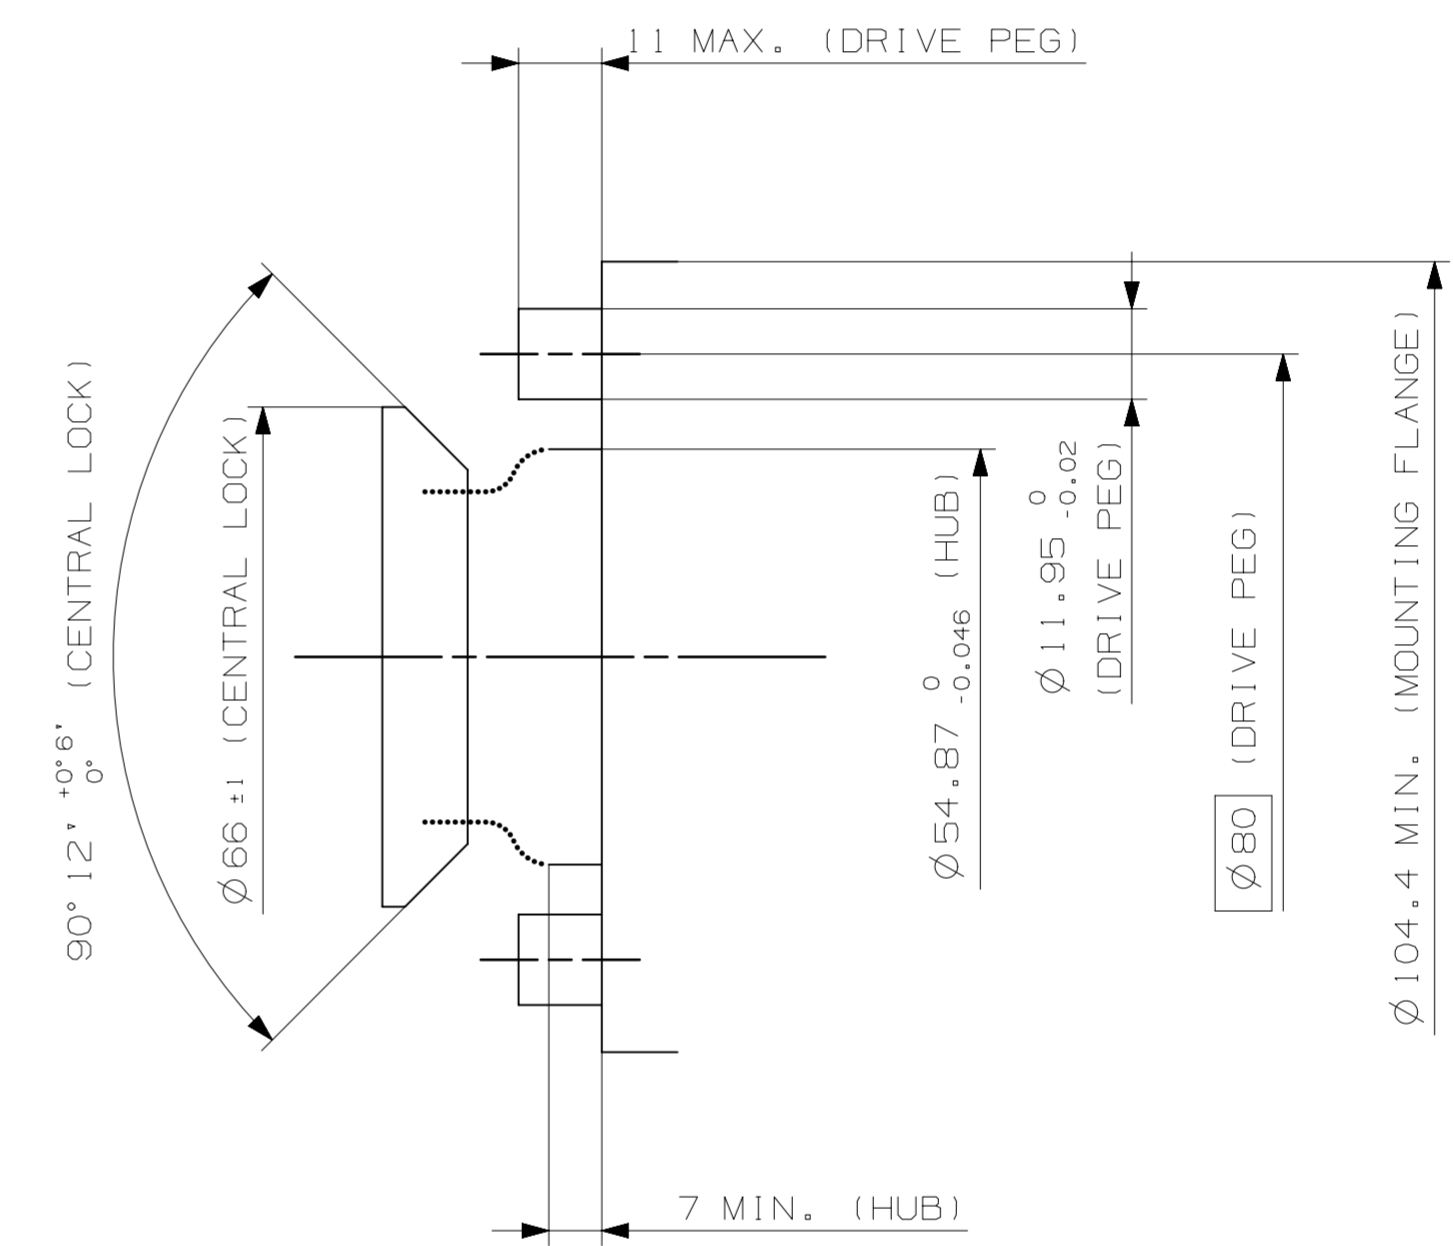

WHEEL SECTION PROFILE

HUB DESIGN: SUGGESTED DIMENSIONS

MAX WHEEL LOAD ADMISSIBLE	785 N
WHEEL LIFE	3 YEARS / 2000 Km

FSAE Mg CAST 7x10 WHEEL STANDARD VERSION SECTION PROFILE

- COPYRIGHT AND ALL OTHER PROPRIETARY RIGHTS IN THIS DRAWING BELONG TO OZ SPA.
IT IS NOT TO BE USED IN WHOLE OR IN PART WITHOUT THE PRIOR WRITTEN CONSENT OF OZ SPA